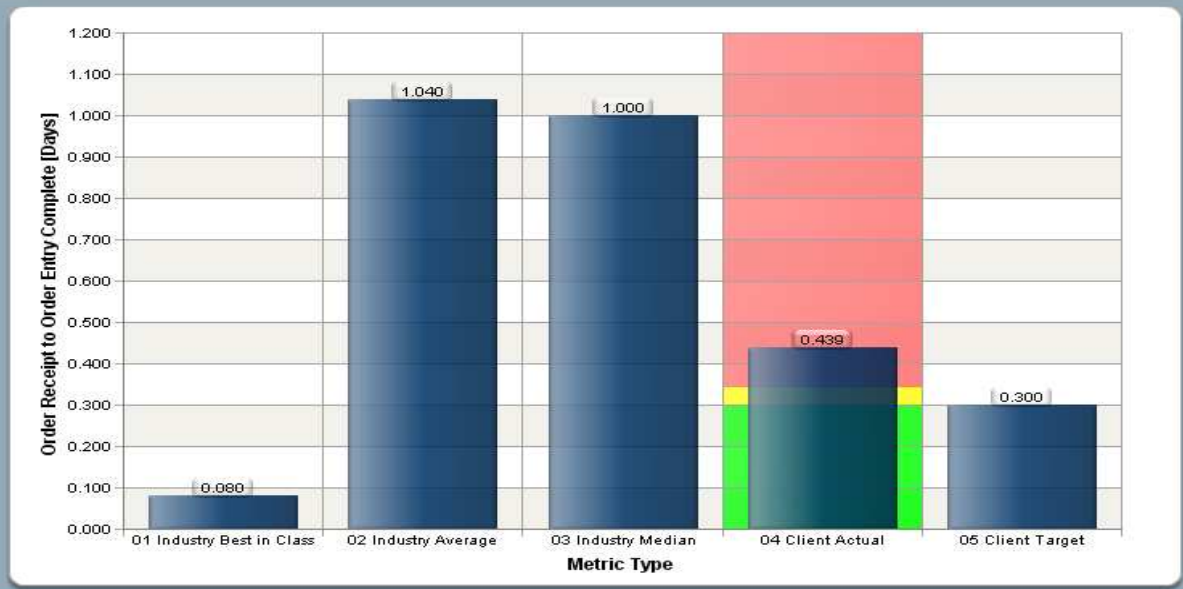

Drill-Down on aggregated Metrics

SCOR Metrics > Order Fulfillment Lead Time > Make-to-Stock

Order Fulfillment Lead Time Components: Make to Stock

Component	Industry Best in Class	Industry Average	Industry Median	Client Actual	Client Target
Customer Sig./Authorization to Order Receipt	0.00 Days	1.68 Days	1.00 Days	0.20 Days (99.15%)	0.20 Days
Order Receipt to Order Entry Complete	0.08 Days	1.04 Days	1.00 Days	0.32 Days (94.56%)	0.30 Days
Order Entry Complete to Start Manufacture				0.45 Days (0.00%)	0.10 Days

Client Actual (last 3 years) PMG Benchmark Values [select year by clicking bar in left diagramm]