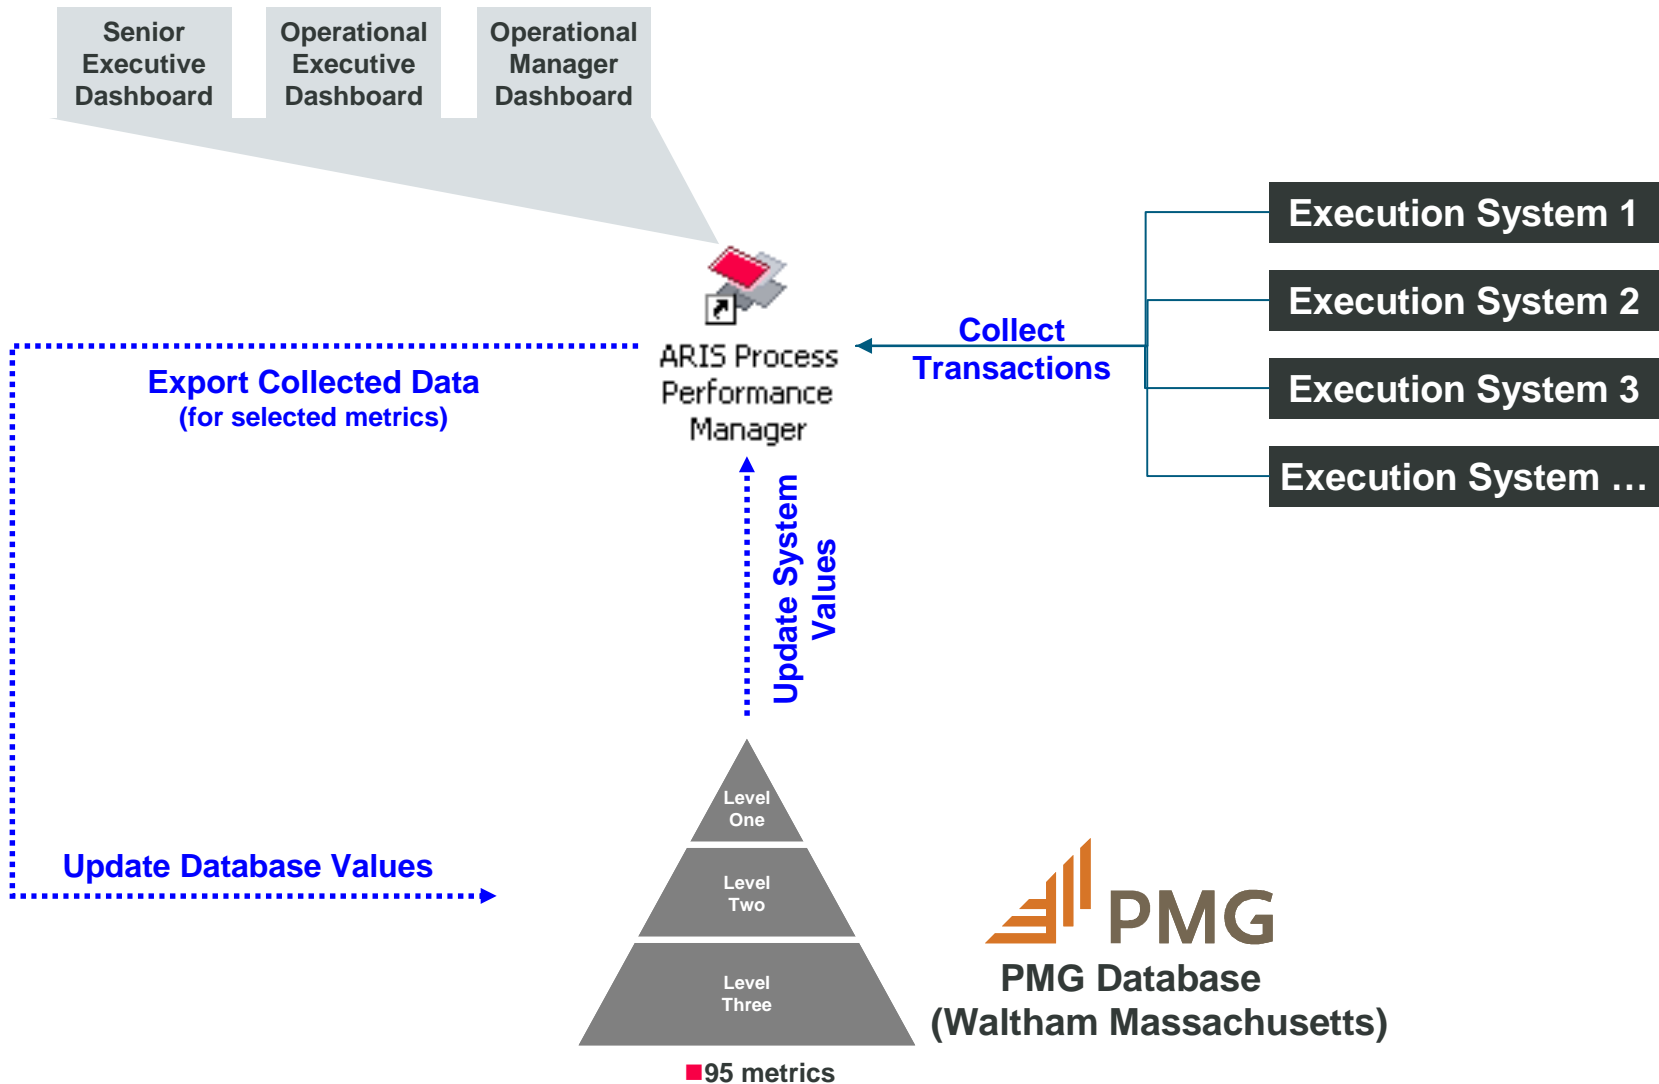

AMR Research Supply Chain Top 10

1	Apple
2	Dell
3	Procter & Gamble
4	IBM
5	Cisco Systems
6	Nokia
7	Wal-Mart Stores
8	Samsung Electronics
9	PepsiCo
10	Toyota Motor

OPERATIONAL EXCELLENCE

INNOVATION EXCELLENCE

Source: AMR Research, May 2009

Financial Results are just the tip of the iceberg...

Measuring Performance in Detail with ARIS

Faster Root Cause Analysis with ARIS

Indicators

Trend Analysis

Distribution

Influence Coefficients

Organization & Communication

Process Chains

ARIS automates performance measurement with benchmark data

 **PMG**
PMG Database
(Waltham Massachusetts)

■ 95 metrics

Visualizing SCOR Metrics in ARIS

Drill-Down on aggregated Metrics

SCOR Metrics > Order Fulfillment Lead Time > Make-to-Stock

Order Fulfillment Lead Time Components: Make to Stock

Component	Industry Best in Class	Industry Average	Industry Median	Client Actual	Client Target
Customer Sig./Authorization to Order Receipt	0.00 Days	1.68 Days	1.00 Days	0.20 Days (99.15%)	0.20 Days
Order Receipt to Order Entry Complete	0.08 Days	1.04 Days	1.00 Days	0.32 Days (94.56%)	0.30 Days
Order Entry Complete to Start Manufacture				0.45 Days (0.00%)	0.10 Days