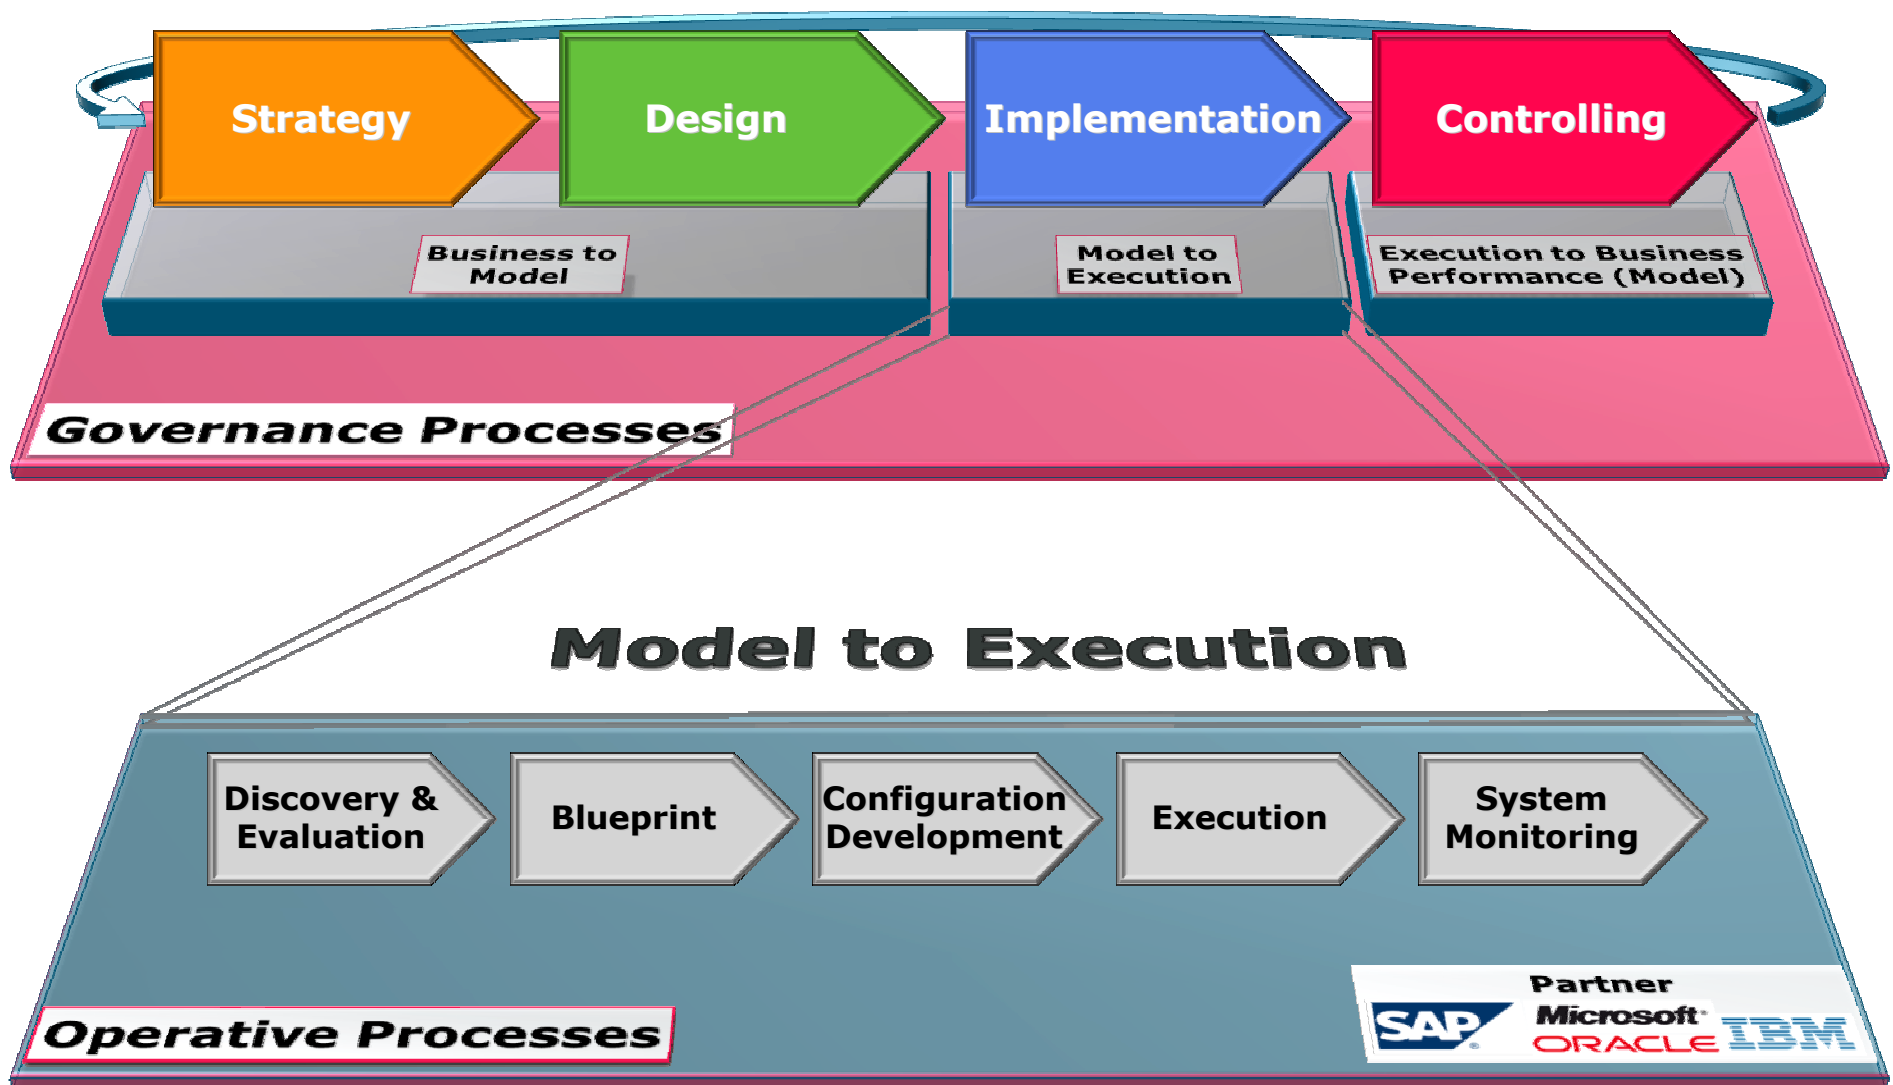

Overall ARIS Process View