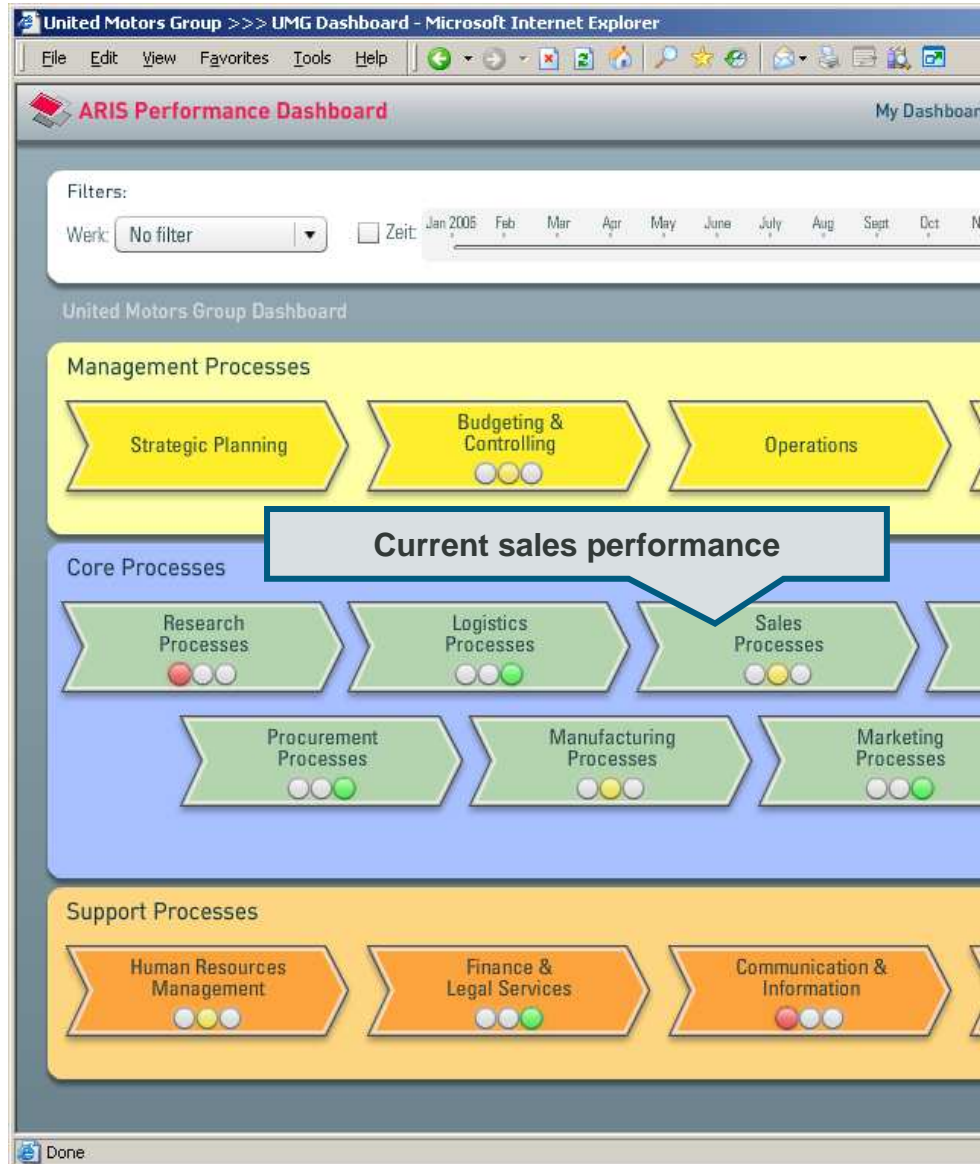

AMR Research Supply Chain Top 10

1	Apple
2	Dell
3	Procter & Gamble
4	IBM
5	Cisco Systems
6	Nokia
7	Wal-Mart Stores
8	Samsung Electronics
9	PepsiCo
10	Toyota Motor

OPERATIONAL EXCELLENCE

INNOVATION EXCELLENCE

Source: AMR Research, May 2009

Financial Results are just the tip of the iceberg...

Measuring Performance in Detail with ARIS

Faster Root Cause Analysis with ARIS

Indicators

Trend Analysis

Distribution

Influence Coefficients

SCOR Metrics > Order Fulfillment Lead Time > Make-to-Stock

Order Fulfillment Lead Time Components: Make to Stock

Component	Industry Best in Class	Industry Average	Industry Median	Client Actual	Client Target
Customer Sig./Authorization to Order Receipt	0.00 Days	1.68 Days	1.00 Days	0.20 Days (99.15%)	0.20 Days
Order Receipt to Order Entry Complete	0.08 Days	1.04 Days	1.00 Days	0.32 Days (94.56%)	0.30 Days
Order Entry Complete to Start Manufacture				0.45 Days (0.00%)	0.10 Days