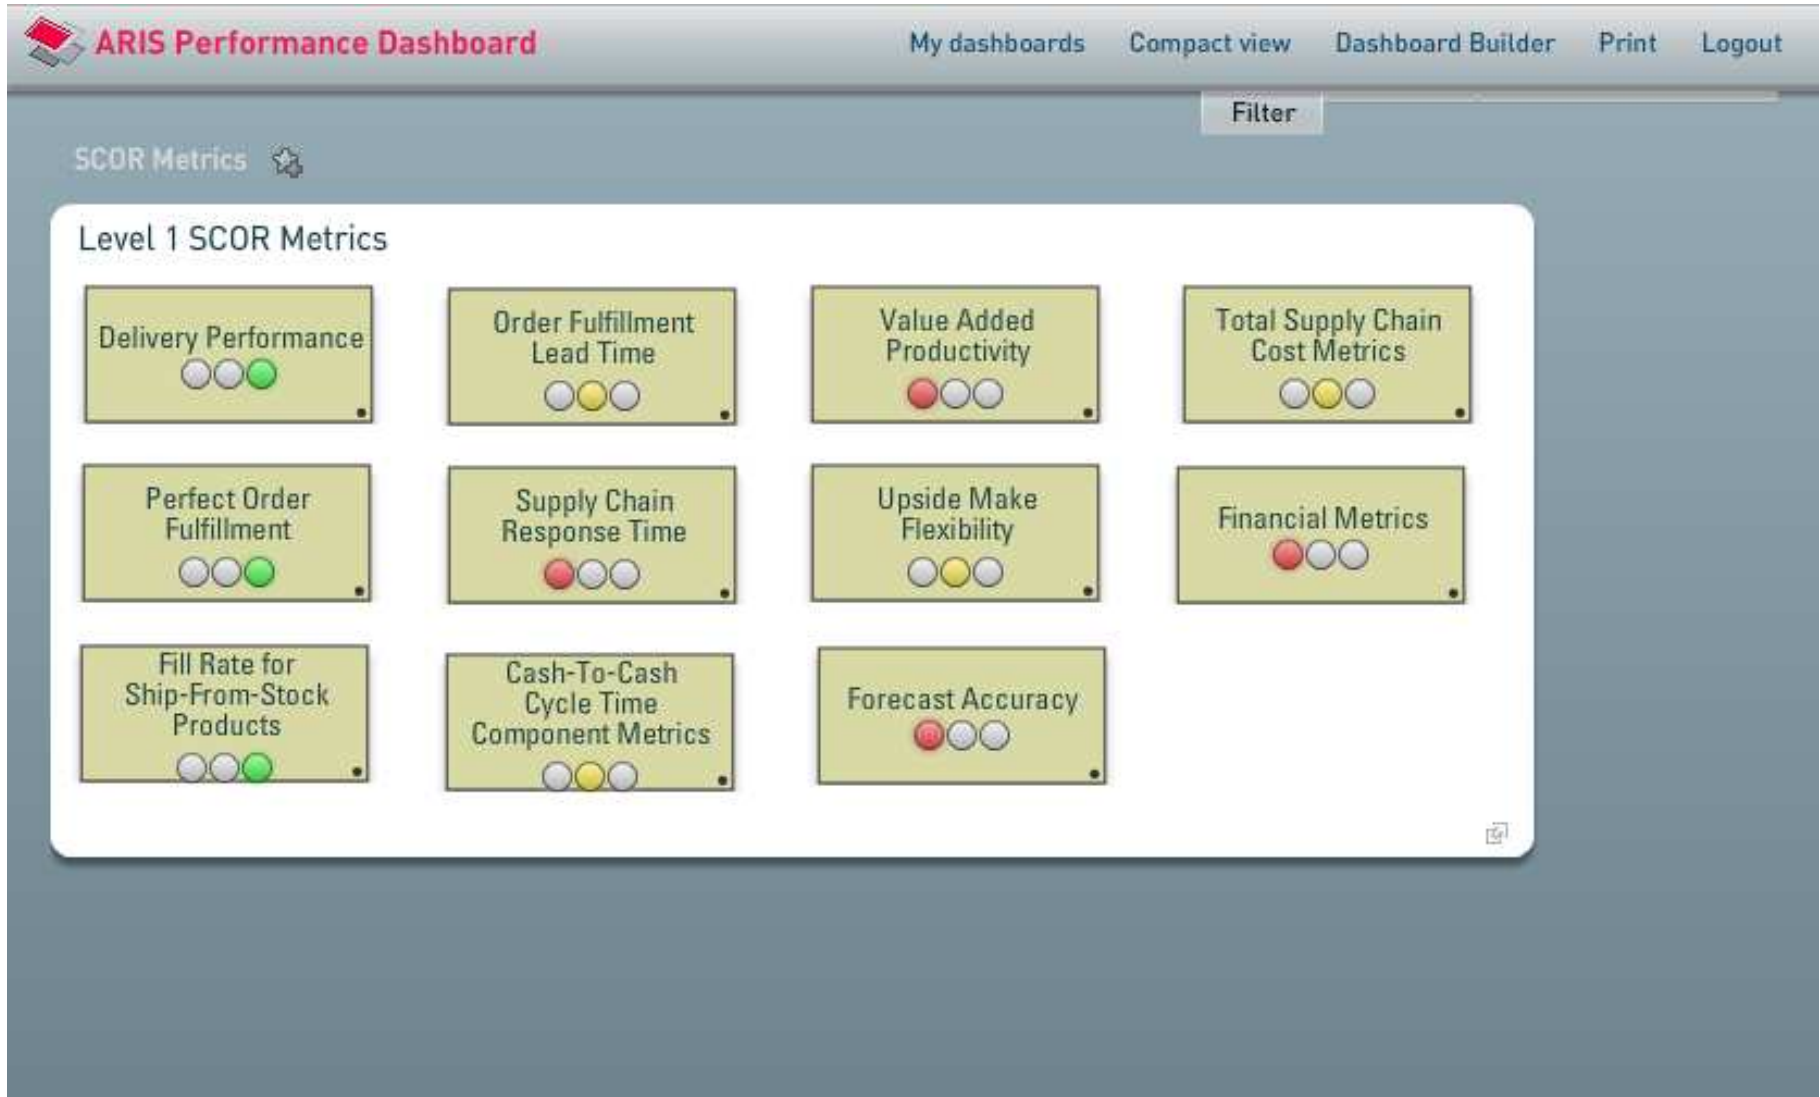

Organization & Communication

Process Chains

ARIS automates performance measurement with benchmark data

 **PMG**
PMG Database
(Waltham Massachusetts)

■ 95 metrics

Visualizing SCOR Metrics in ARIS

Drill-Down on aggregated Metrics

SCOR Metrics > Order Fulfillment Lead Time > Make-to-Stock

Order Fulfillment Lead Time Components: Make to Stock

Component	Industry Best in Class	Industry Average	Industry Median	Client Actual	Client Target
Customer Sig./Authorization to Order Receipt	0.00 Days	1.68 Days	1.00 Days	0.20 Days (99.15%)	0.20 Days
Order Receipt to Order Entry Complete	0.08 Days	1.04 Days	1.00 Days	0.32 Days (94.56%)	0.30 Days
Order Entry Complete to Start Manufacture				0.45 Days (0.00%)	0.10 Days