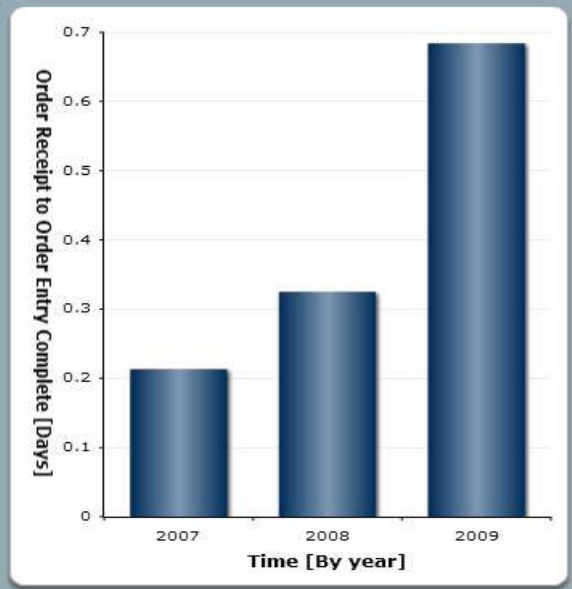

Drill-Down on aggregated Metrics

SCOR Metrics > Order Fulfillment Lead Time > Make-to-Stock

Order Fulfillment Lead Time Components: Make to Stock

Component	Industry Best in Class	Industry Average	Industry Median	Client Actual	Client Target
Customer Sig./Authorization to Order Receipt	0.00 Days	1.68 Days	1.00 Days	0.20 Days (99.15%)	0.20 Days
Order Receipt to Order Entry Complete	0.08 Days	1.04 Days	1.00 Days	0.32 Days (94.56%)	0.30 Days
Order Entry Complete to Start Manufacture				0.45 Days (0.00%)	0.10 Days

Client Actual (last 3 years) PMG Benchmark Values [select year by clicking bar in left diagramm]