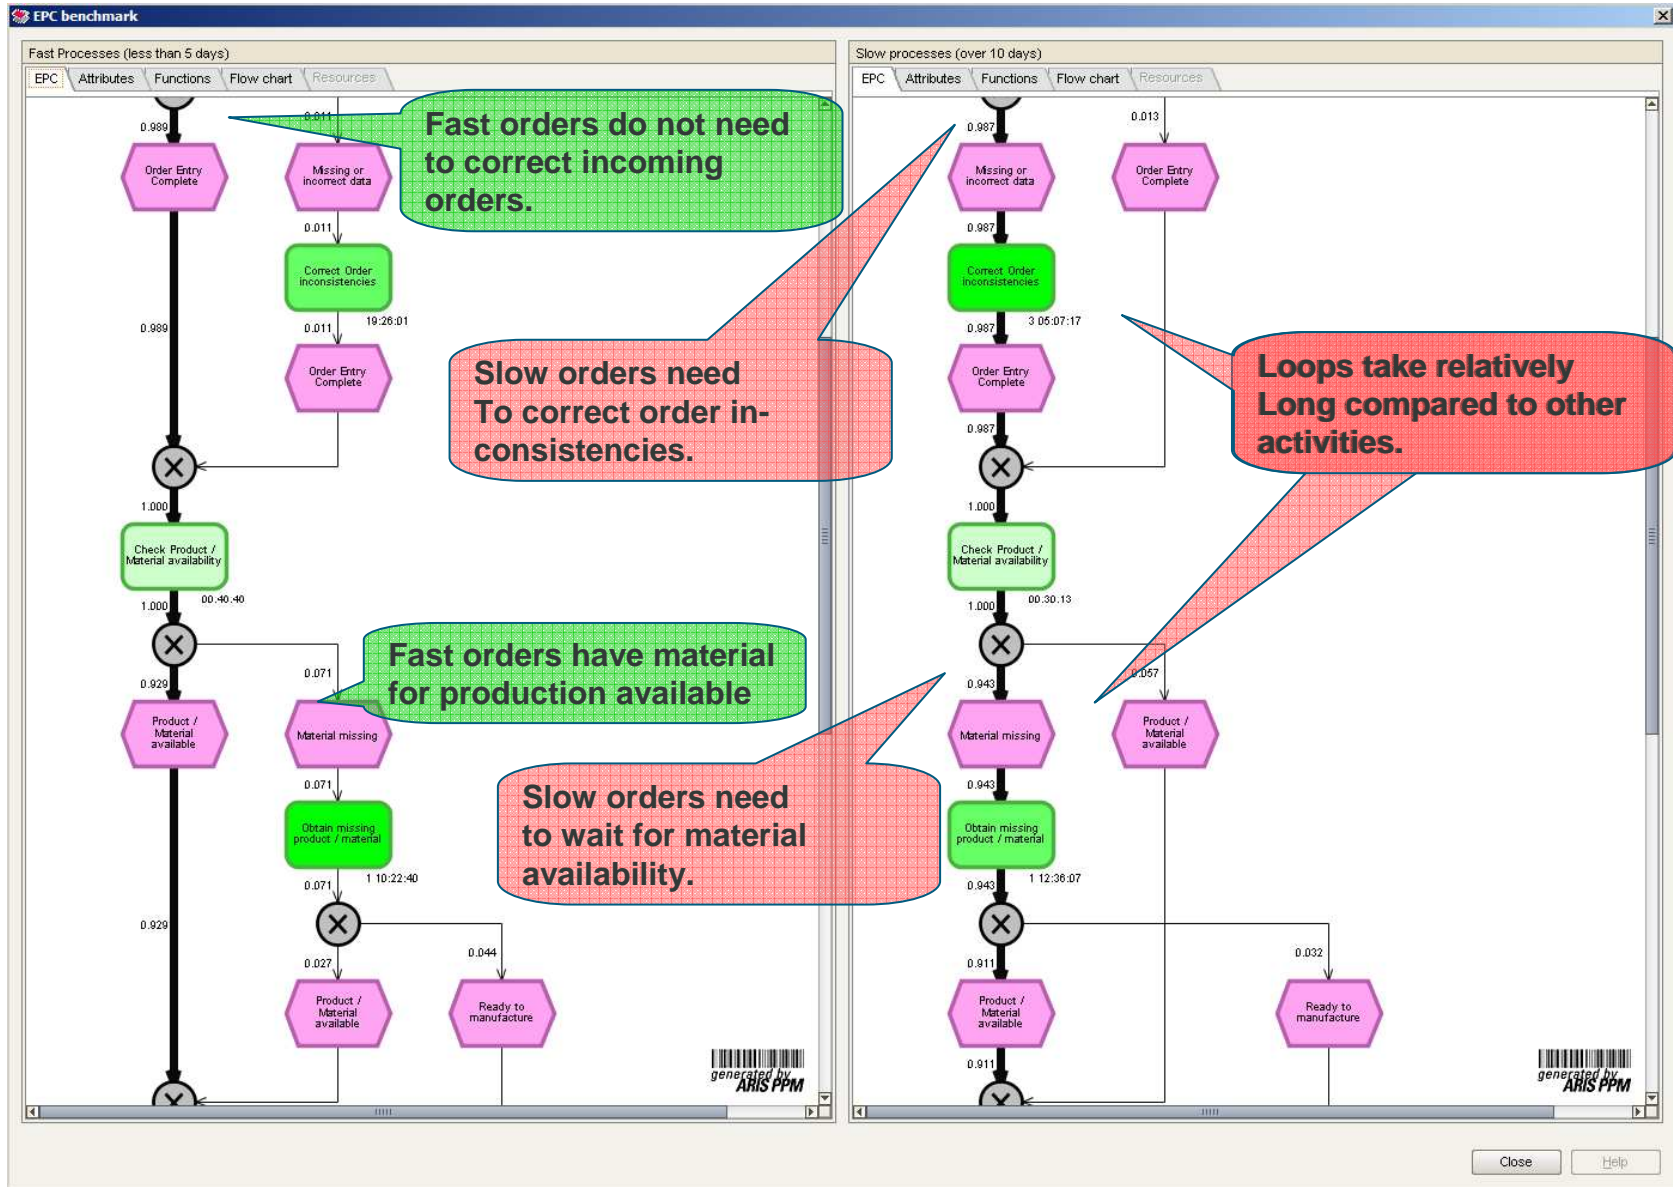

Process Benchmarking to find the Bottlenecks